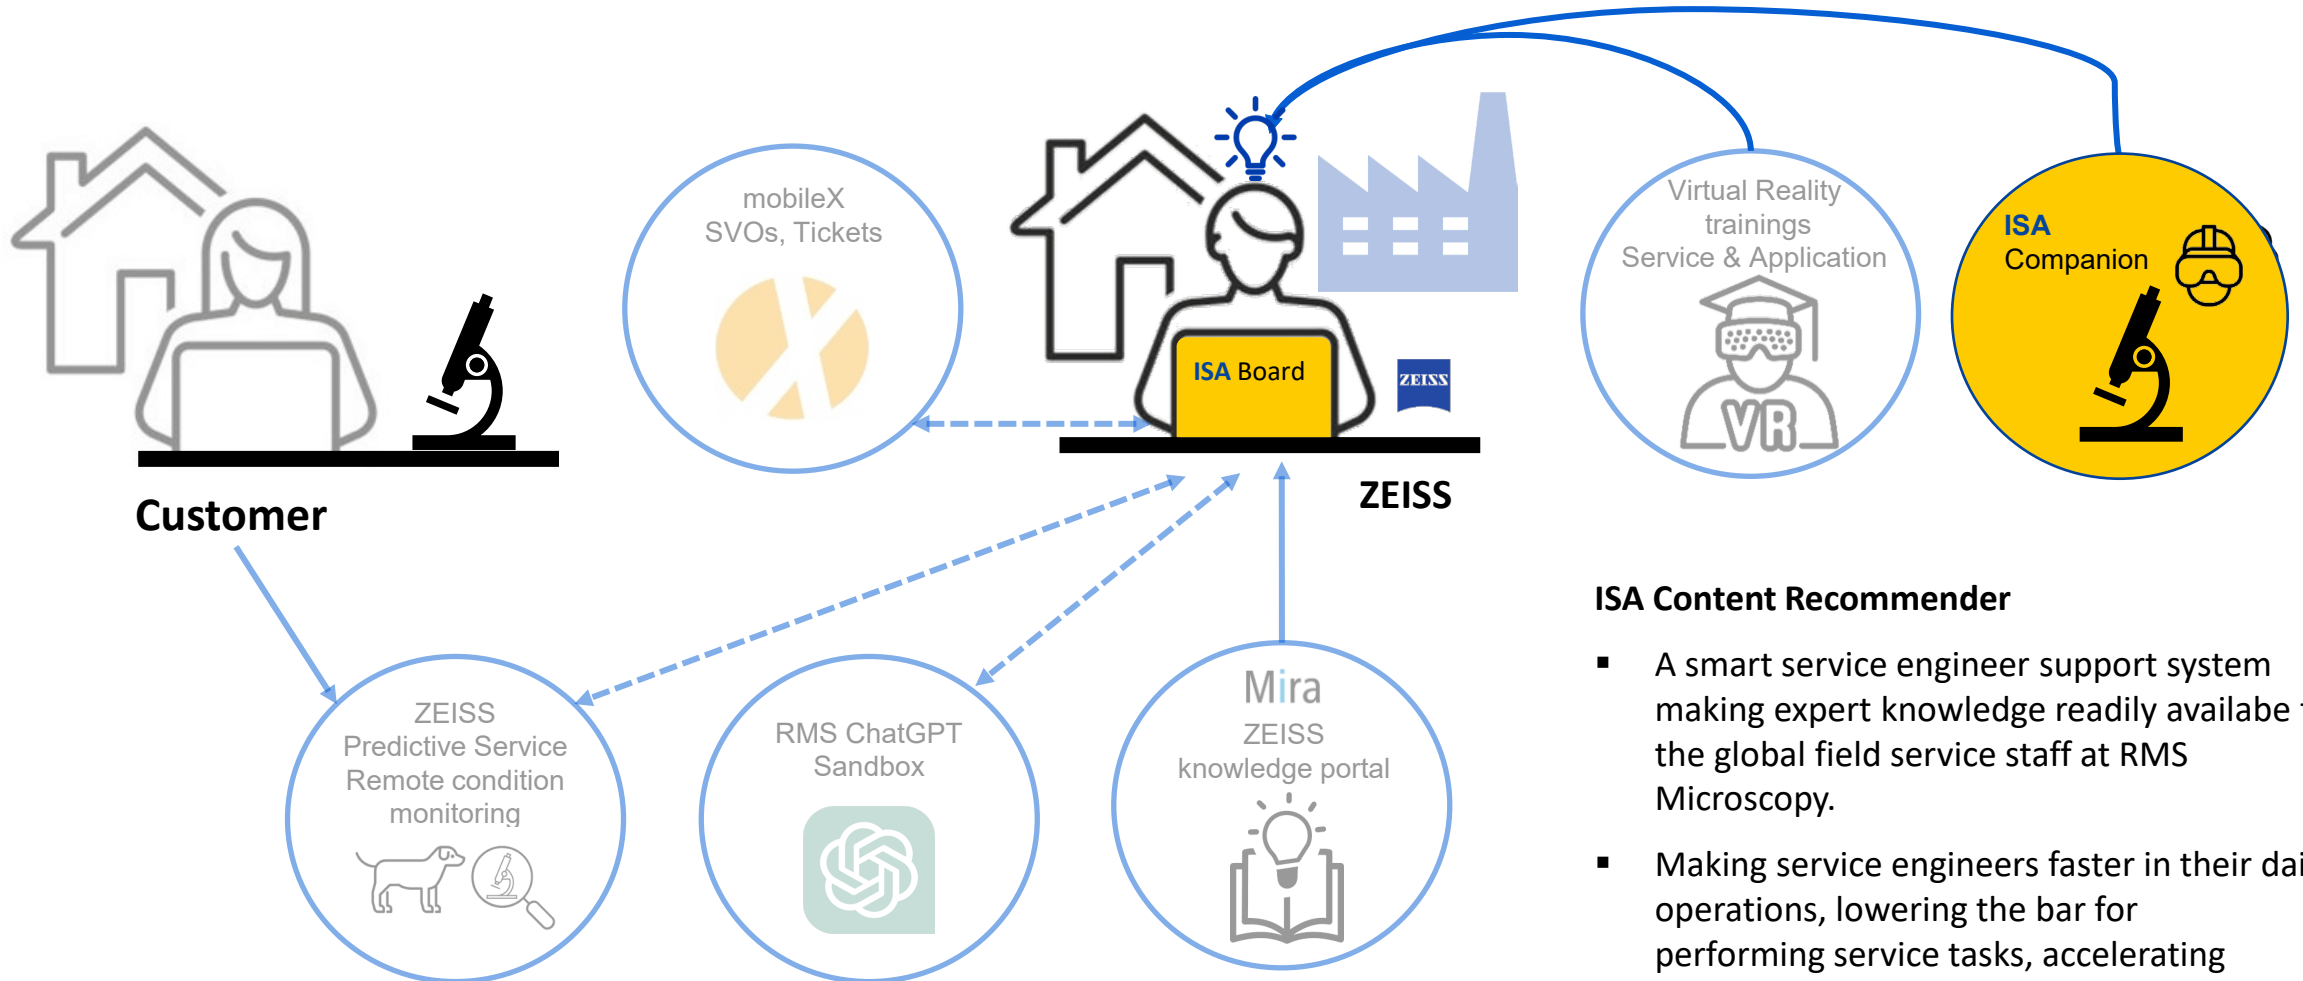

## ZEISS Digital Partners

- ZEISS Digital Partners is the ZEISS-wide partner of choice for designing, developing, scaling and operating the digital and data solutions of ZEISS-SBUs

## PANTOPIX

- Turning information into value with intelligent solutions for Technical Documentation
- Data Modeling, Knowledge Graphs, Metadata, AI, CCMS, PIM, iiRDS, DITA, Publication Processes, Service Information

# Intelligent Service Agent

## ISA Content Recommender

- A smart service engineer support system making expert knowledge readily available to the global field service staff at RMS Microscopy.
- Making service engineers faster in their daily operations, lowering the bar for performing service tasks, accelerating onboarding.