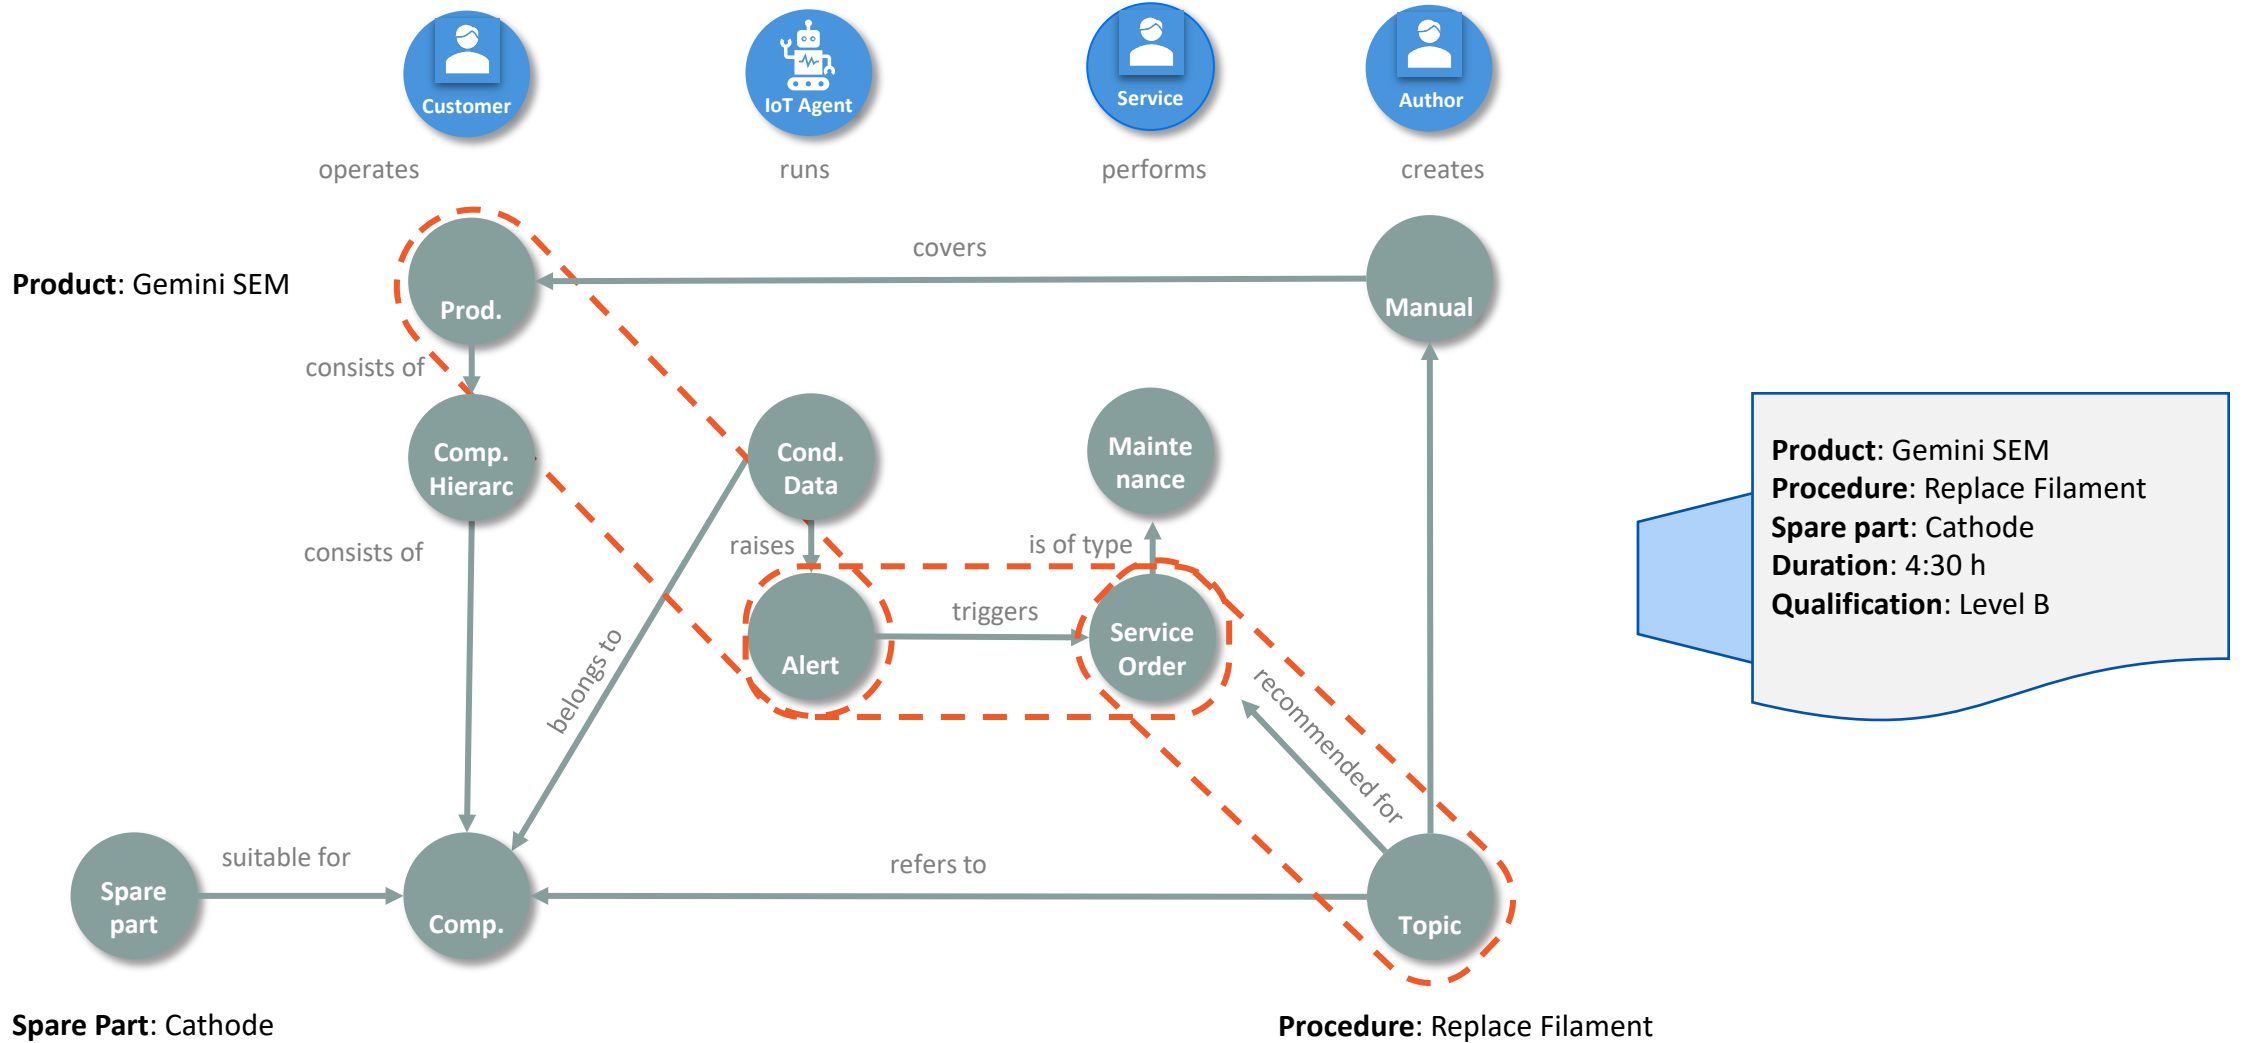

## End users as main stakeholders

- Feedback-driven development
- 100% Content

## Experiments!

- “Law of 2 feet”
- Change of sprint duration
- Development of team architecture

From workstream centered planning & implementation...

...to team centered planning & implementation

# Taxonomy as point of integration for data instances