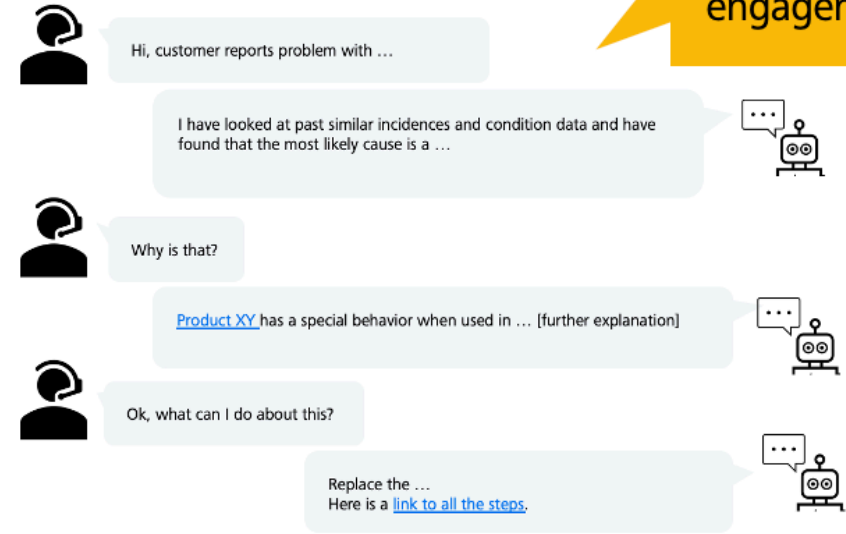

Smart interaction

3 LLMs/GPT for conversational interactive engagement

"Finally ZEISS can know what ZEISS knows!"