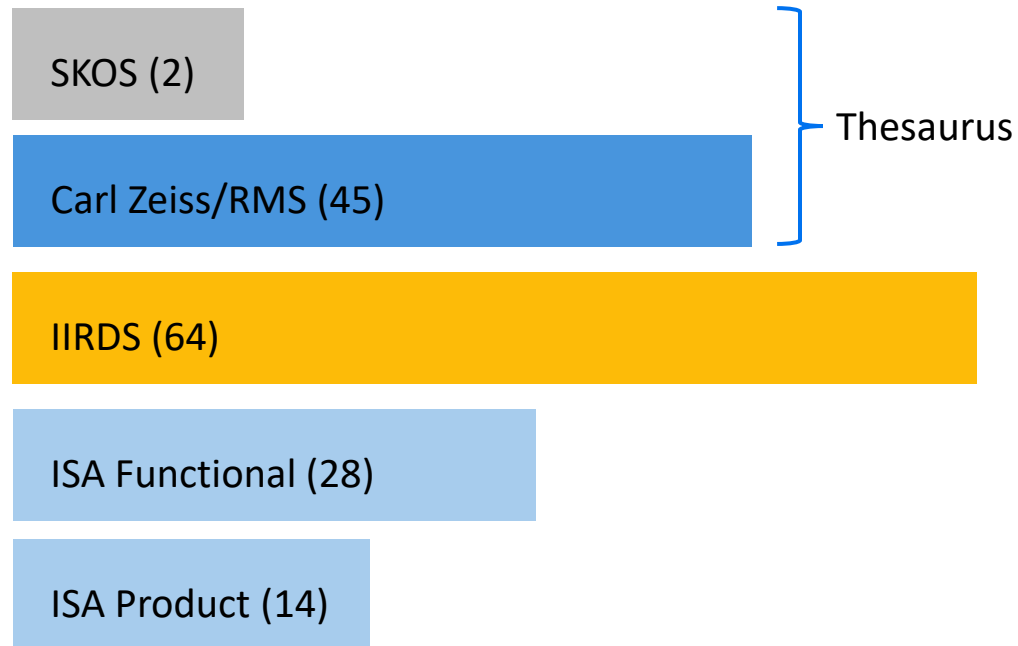

Modular Ontology plus SKOS-based Thesaurus