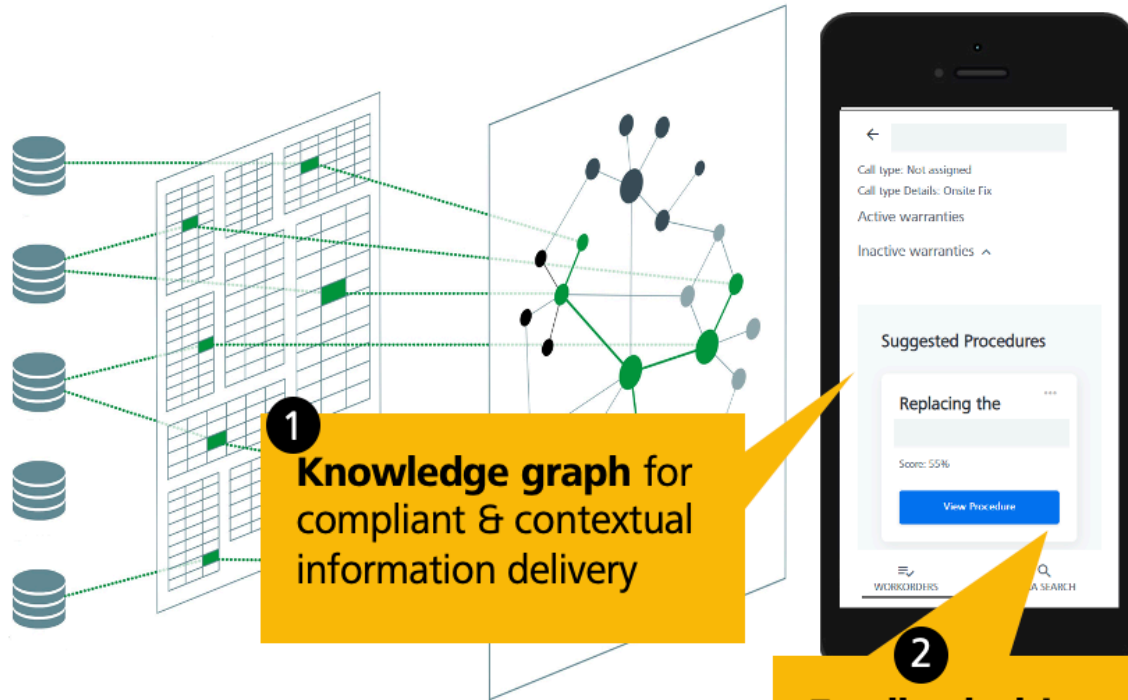

Three pillars of smart information management & delivery

Context-based recommendation

1 Knowledge graph for compliant & contextual information delivery

2 Feedback-driven Machine Learning for highly automated knowledge graph construction